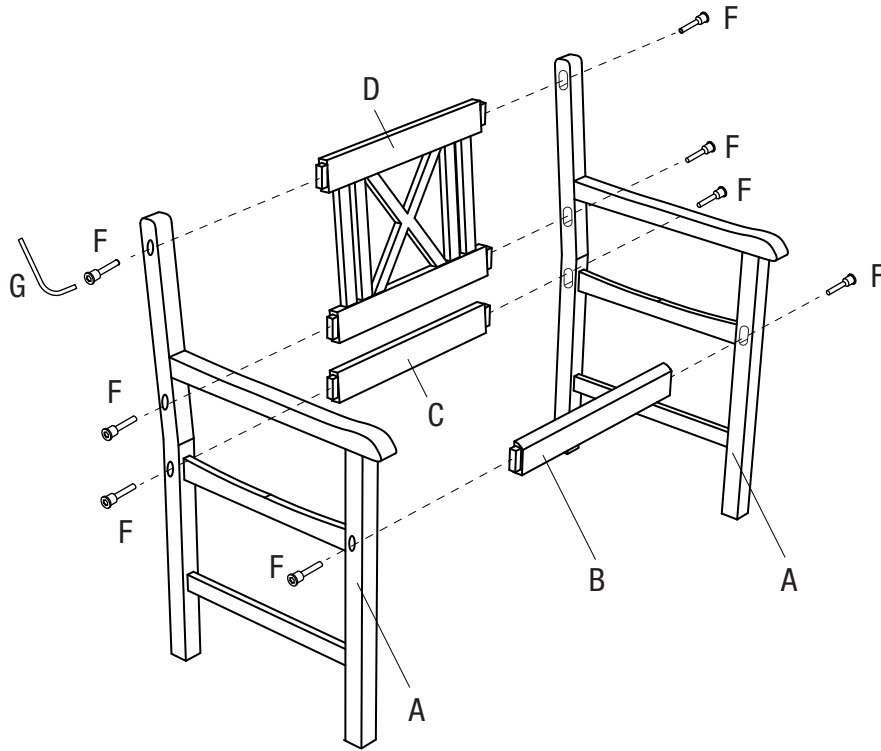

Assembly Instructions

ROSENBORG CHAIR

													
Leg	Front Apron	Back Apron	Backrest	Seat	Bolt - M6*40	Allen Key							
A	2 pcs	B	1 pc	C	1 pc	D	1 pc	E	1 pc	F	8 pcs	G	1 pc

1

2

3