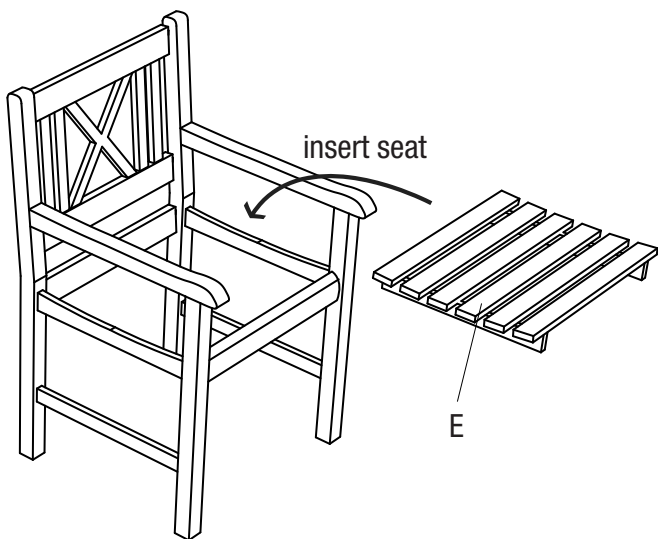

Assembly Instructions

ROSENBORG CHAIR

													
Leg	Front Apron	Back Apron	Backrest	Seat	Bolt - M6*40	Allen Key							
A	2 pcs	B	1 pc	C	1 pc	D	1 pc	E	1 pc	F	8 pcs	G	1 pc

1

2

3